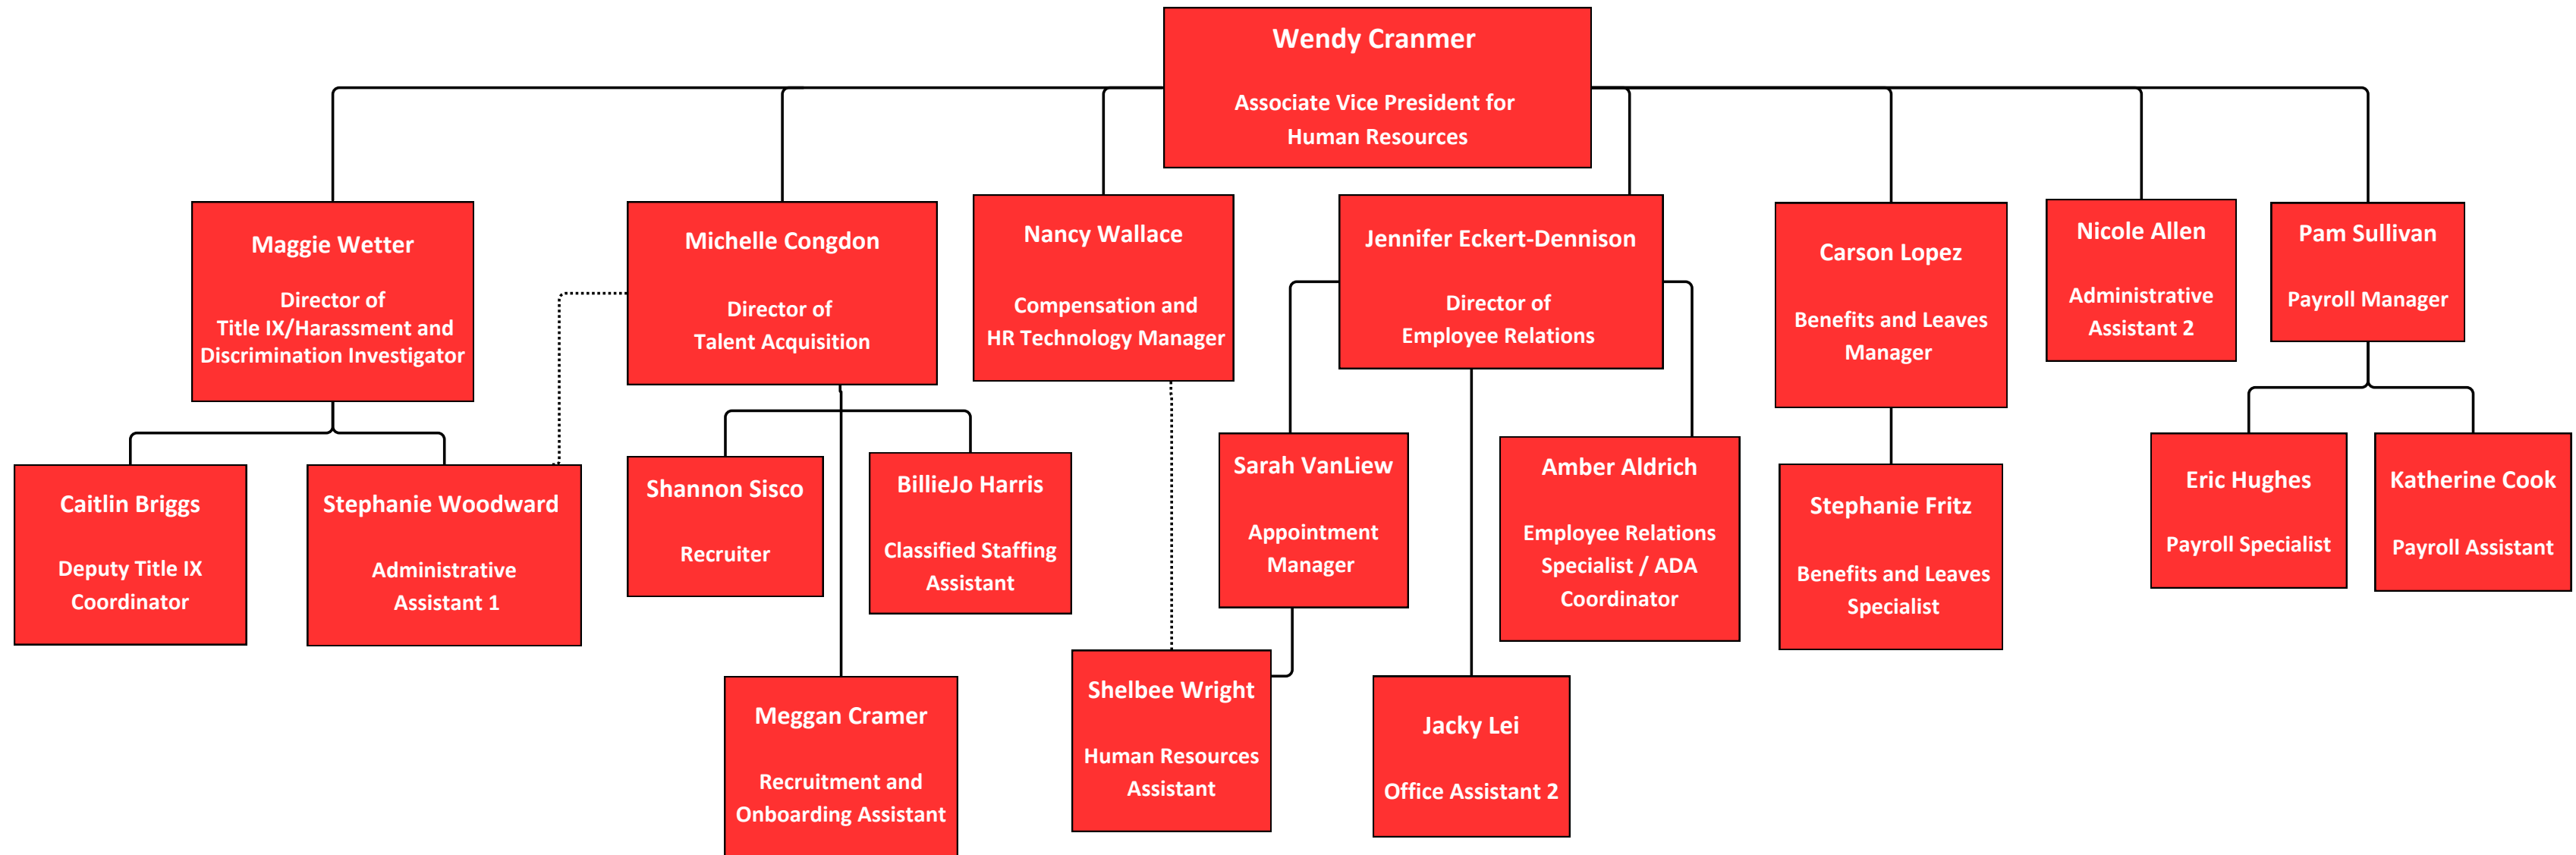

HUMAN RESOURCES, PAYROLL, and TITLE IX OFFICES ORGANIZATIONAL CHART

EMPLOYEE RELATIONS UNIT
Jennifer Eckert-Dennison
Amber Aldrich

BENEFITS AND LEAVES UNIT
Carson Lopez
Stephanie Fritz

TALENT ACQUISITION UNIT
Michelle Congdon
Shannon Sisco
BillieJo Harris
Meggan Cramer
Stephanie Woodward

COMPENSATION UNIT
Nancy Wallace
Shelbee Wilcox

APPOINTMENT UNIT
Sarah VanLiew
Shelbee Wilcox

TITLE IX OFFICE
Maggie Wetter
Caitlin Briggs
Stephanie Woodward

ADMINISTRATIVE UNIT
Nicole Allen
Stephanie Woodward
Jacky Lei

PAYROLL OFFICE
Pam Sullivan
Eric Hughes
Katherine Cook