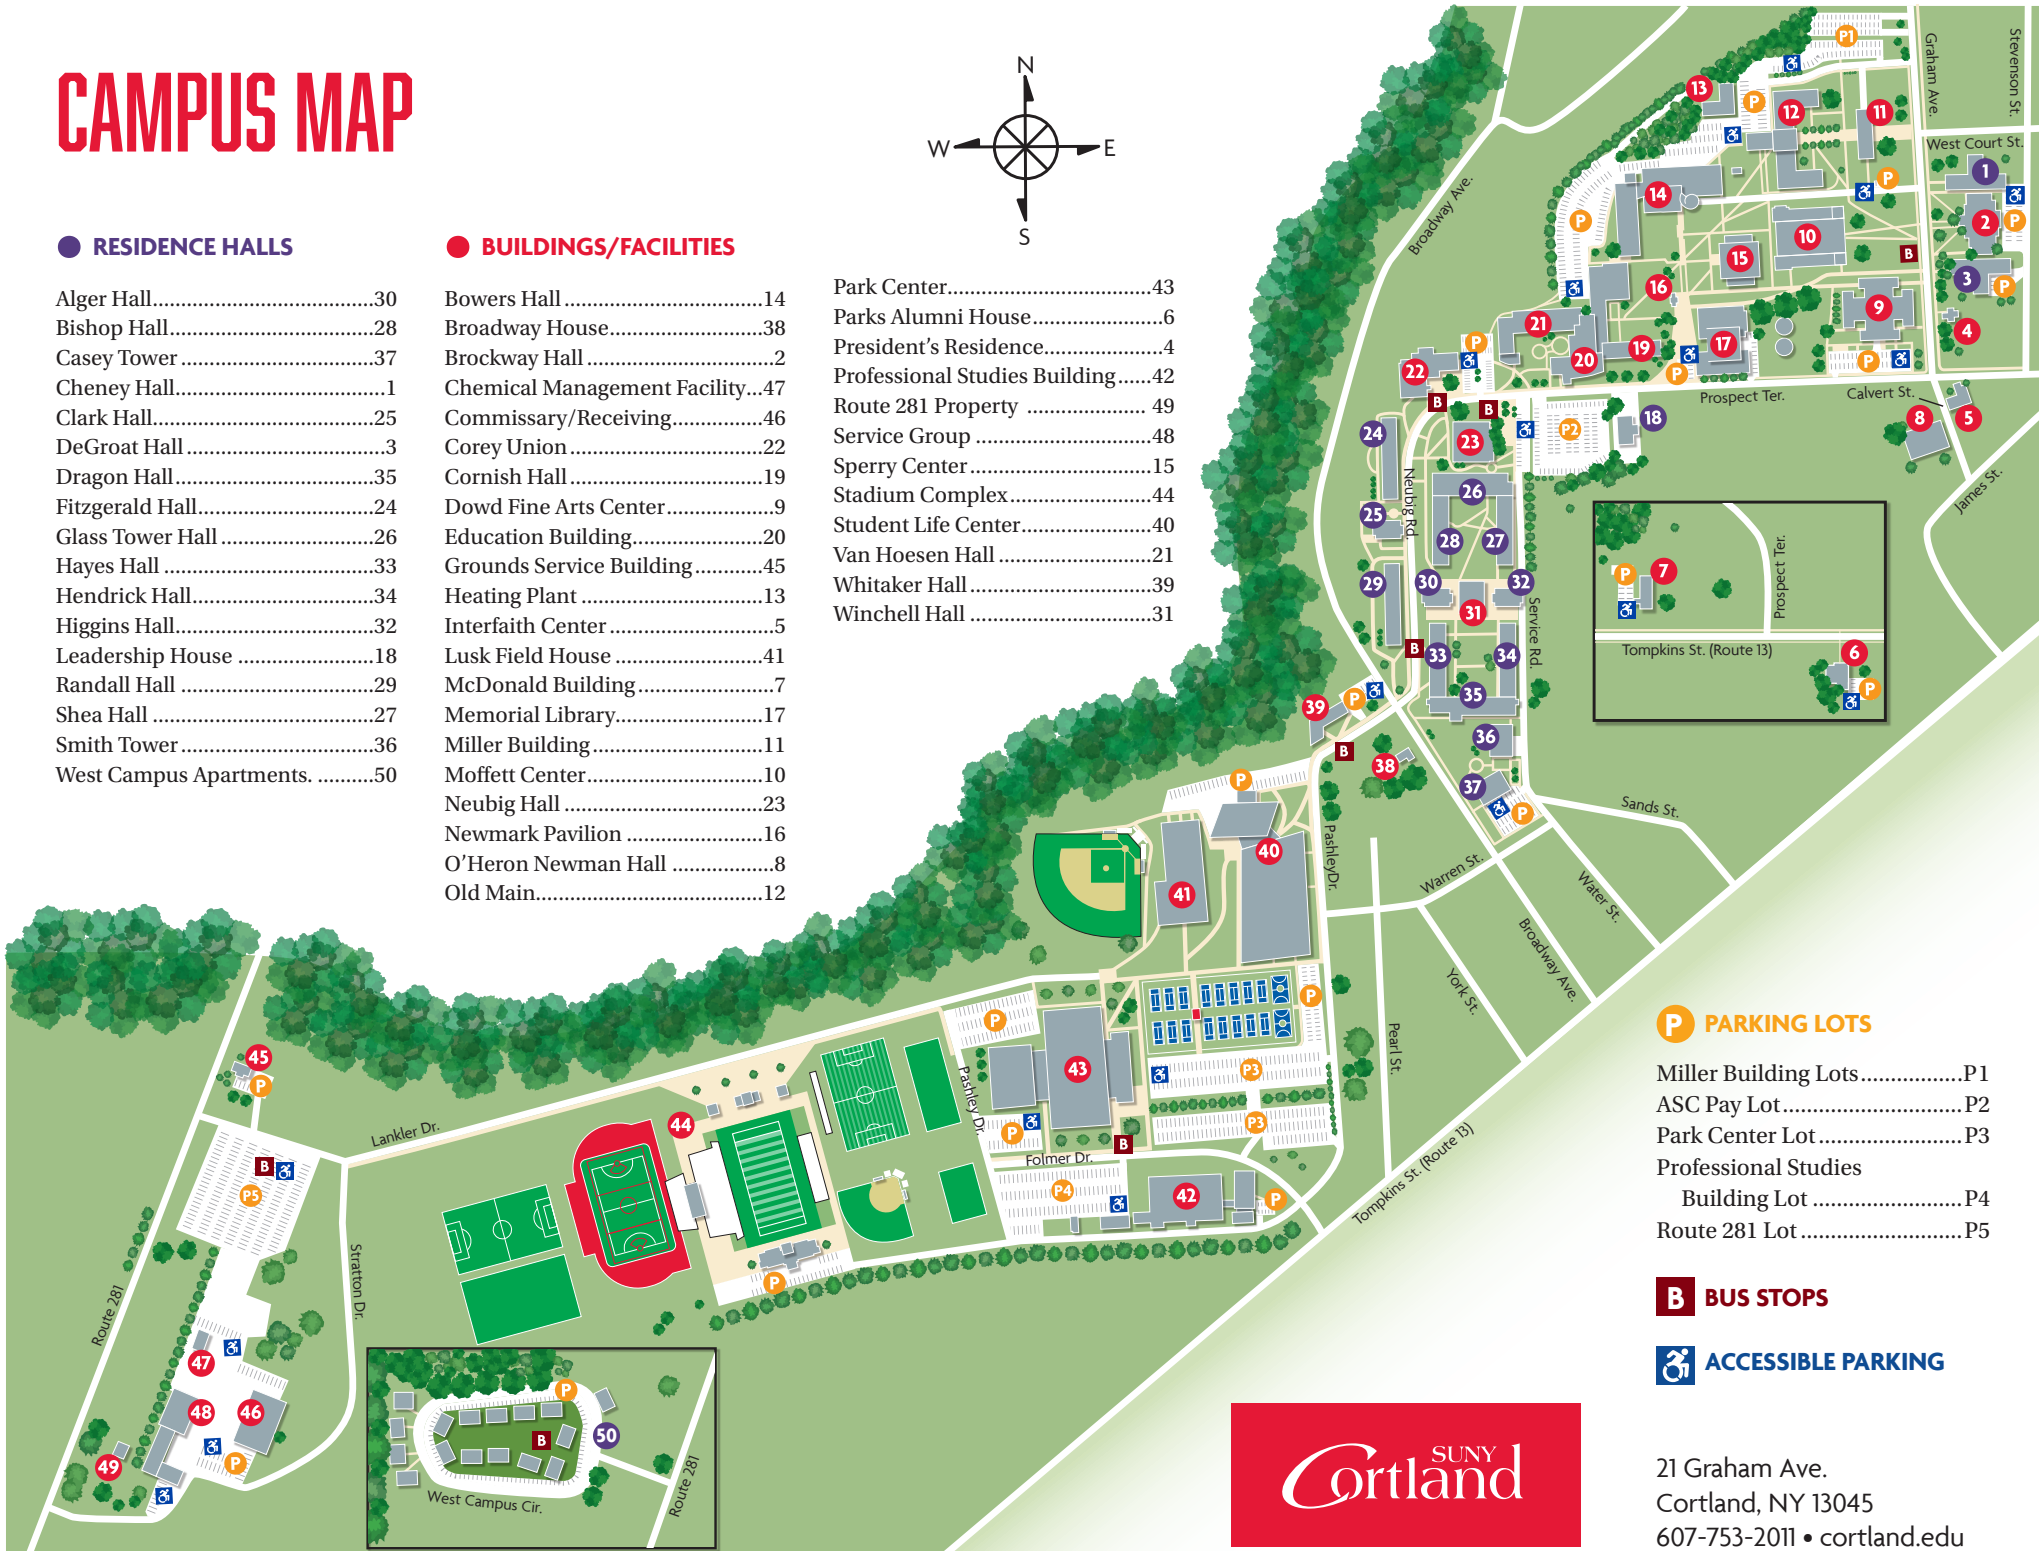

CAMPUS MAP

RESIDENCE HALLS

Alger Hall.....	30
Bishop Hall.....	28
Casey Tower.....	37
Cheney Hall.....	1
Clark Hall.....	25
DeGroat Hall.....	3
Dragon Hall.....	35
Fitzgerald Hall.....	24
Glass Tower Hall.....	26
Hayes Hall.....	33
Hendrick Hall.....	34
Higgins Hall.....	32
Leadership House.....	18
Randall Hall.....	29
Shea Hall.....	27
Smith Tower.....	36
West Campus Apartments.....	50

BUILDINGS/FACILITIES

Bowers Hall.....	14
Broadway House.....	38
Brockway Hall.....	2
Chemical Management Facility.....	47
Commissary/Receiving.....	46
Corey Union.....	22
Cornish Hall.....	19
Dowd Fine Arts Center.....	9
Education Building.....	20
Grounds Service Building.....	45
Heating Plant.....	13
Interfaith Center.....	5
Lusk Field House.....	41
McDonald Building.....	7
Memorial Library.....	17
Miller Building.....	11
Moffett Center.....	10
Neubig Hall.....	23
Newmark Pavilion.....	16
O'Heron Newman Hall.....	8
Old Main.....	12

Park Center.....	43
Parks Alumni House.....	6
President's Residence.....	4
Professional Studies Building.....	42
Route 281 Property.....	49
Service Group.....	48
Sperry Center.....	15
Stadium Complex.....	44
Student Life Center.....	40
Van Hoesen Hall.....	21
Whitaker Hall.....	39
Winchell Hall.....	31

P PARKING LOTS

Miller Building Lots.....	P1
ASC Pay Lot.....	P2
Park Center Lot.....	P3
Professional Studies Building Lot.....	P4
Route 281 Lot.....	P5

B BUS STOPS

ACCESSIBLE PARKING

21 Graham Ave.
Cortland, NY 13045
607-753-2011 • cortland.edu