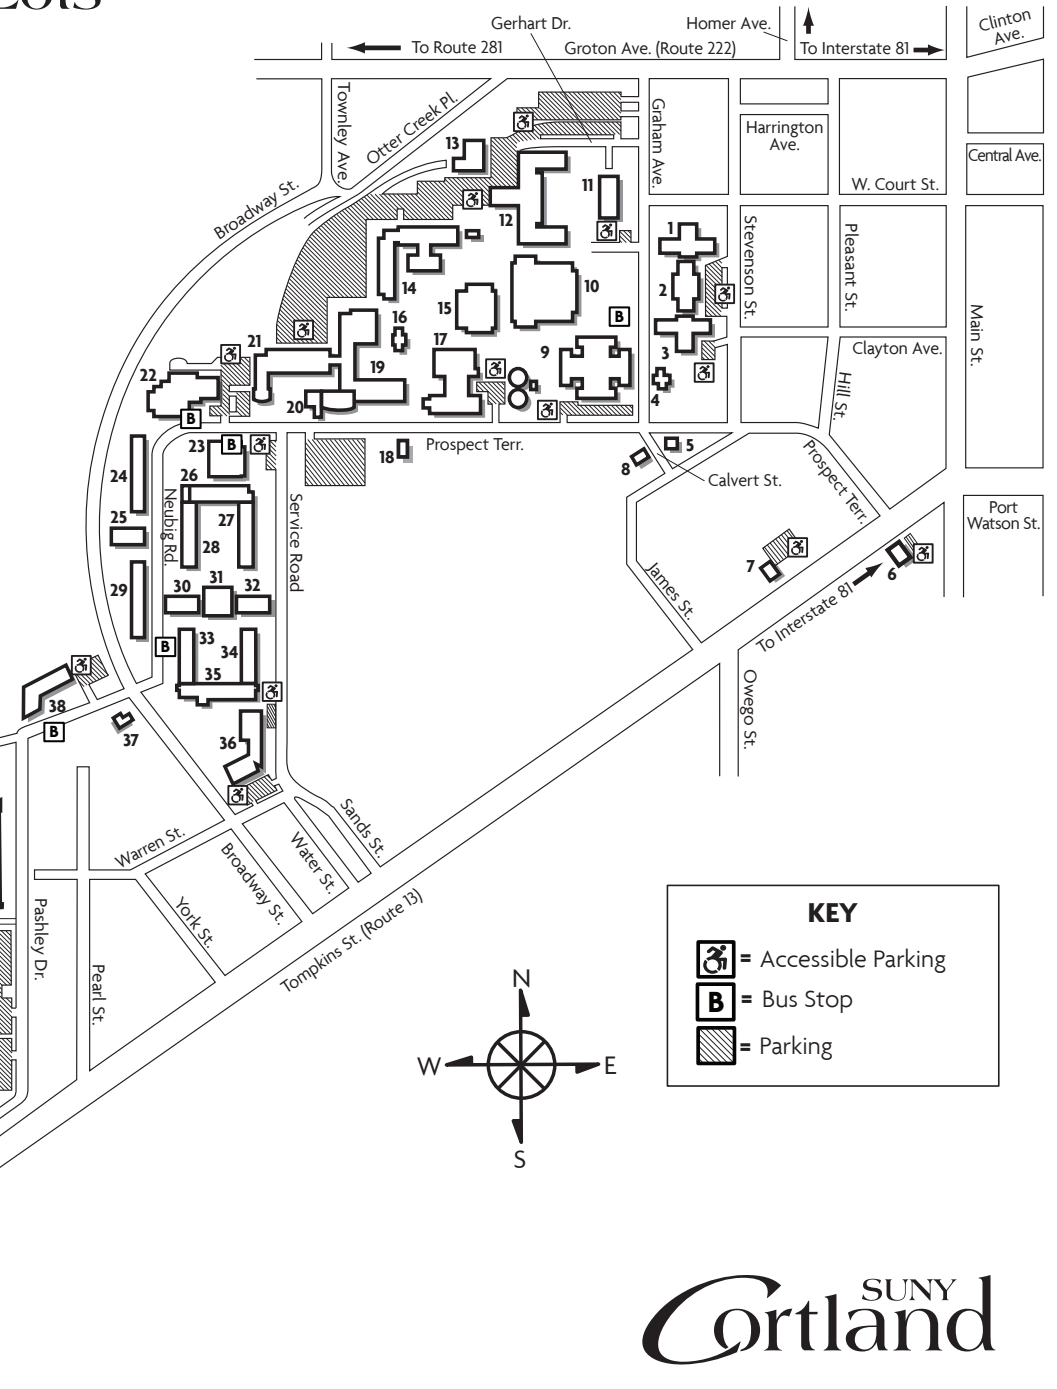

# Campus Buildings and Parking Lots

Bldg. Name	Bldg. No.	Bldg. Name	Bldg. No.
Alger Hall.....	30	Miller Building.....	11
Bishop Hall.....	28	Moffett Center.....	10
Bowers Hall.....	14	Neubig Hall.....	23
Broadway House.....	37	Newmark Pavilion.....	16
Brockway Hall.....	2	O'Heron Newman Hall.....	8
Casey Tower.....	36	Old Main.....	12
Chemical Mgmt. Facility.....	46	Park Center.....	42
Cheney Hall.....	1	Parks Alumni House.....	6
Clark Hall.....	25	President's Residence.....	4
Commissary/Receiving.....	45	Professional Studies Building.....	41
Corey Union.....	22	Randall Hall.....	29
Cornish Hall.....	19	Rt. 281 Property.....	48
DeGroat Hall.....	3	Service Group.....	47
Dowd Fine Arts Center.....	9	Shea Hall.....	27
Dragon Hall.....	35	Smith Tower.....	36
Education Building.....	20	Sperry Center.....	15
Fitzgerald Hall.....	24	Stadium Complex.....	43
Glass Tower Hall.....	26	Student Life Center.....	39
Grounds Service Building.....	44	Van Hoesen Hall.....	21
Hayes Hall.....	33	West Campus Apts.....	49
Heating Plant.....	13	Whitaker Hall.....	38
Hendrick Hall.....	34	Winchell Hall.....	31
Higgins Hall.....	32		
Interfaith Center.....	5		
Leadership House.....	18		
Lusk Field House.....	40		
McDonald Building.....	7		
Memorial Library.....	17		

**KEY**

- = Accessible Parking
- = Bus Stop
- = Parking